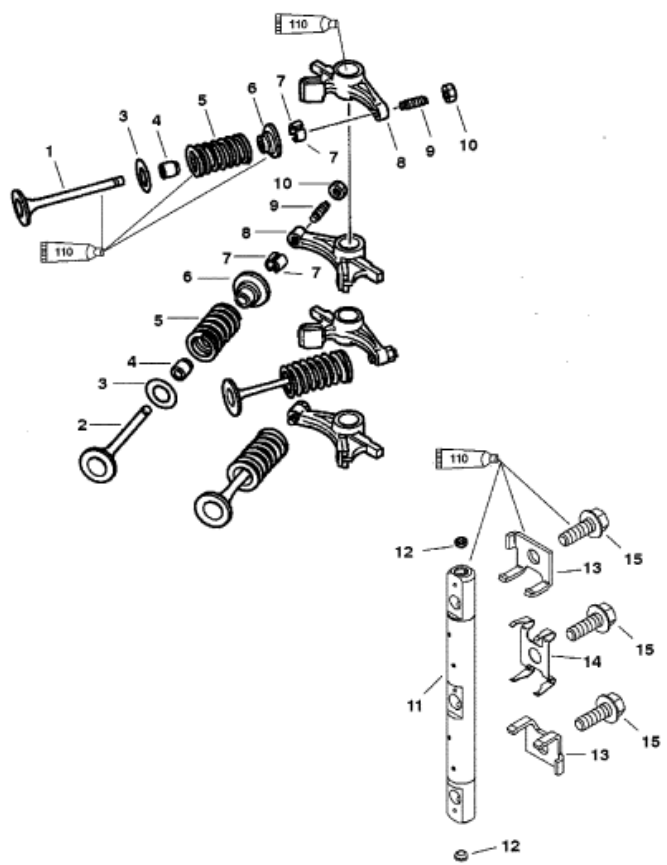

Parts List

110 4-stroke Outboard Oil (92-828000A12)

Ref	Class	Part	Description	Qty	Comment	Footnote
1		822649	EXHAUST VALVE	2		3
2		832990	INTAKE VALVE	2		3
3	12	825044	SEAT-VALVE SPRING	4		3
4	26	822647	SEAL-VALVE STEM	4		3,5
5	24	823678	VALVE SPRING-OUTER	4		3
6		822650	RETAINER-VALVE SPRING	4		3
7	28	822651	KEY	8		3
8		825045A 2	ROCKER ARM	4		3
9	10	825046	SCREW	4		3
10	11	826150	NUT	4		3
11		830274	ROCKER SHAFT	1		3
12		NSS	PLUG	2		6,3
13		825050	BRACKET	2		3
14	24	825052	SPRING	1		3
15	10	826410 30	SCREW (M8 X 30)160	3		3
-	27	830270A98	GASKET SET	1		
-		830271A 3	CYLINDER HEAD	1	(ELECTRIC)	
-		830271A 4	CYLINDER HEAD	1	(MANUAL)	